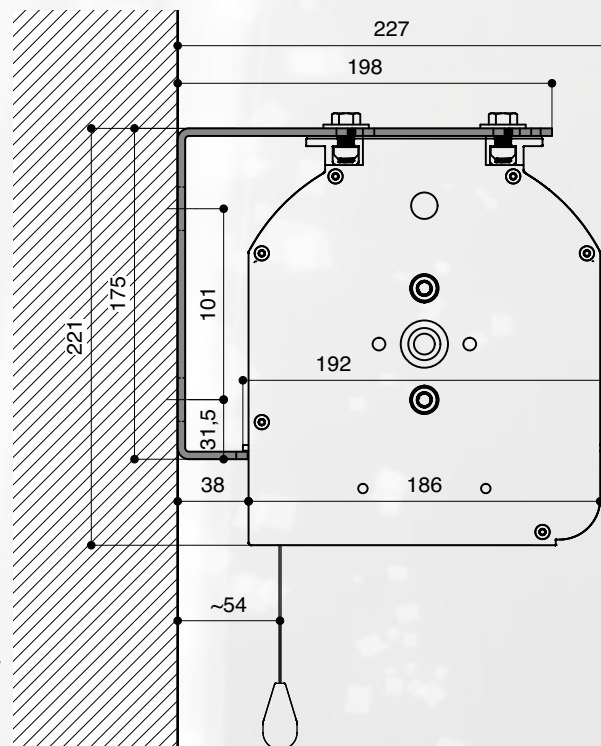

WALL MOUNTING BRACKETS FOR MAJOR PRO-C

In order to mount to the wall the Major Pro-C cabinet you will need special wall mounting brackets that are **OPTIONAL** and therefore they have to be ordered **separately** to the screen.

ISOMETRIC VIEW

SIDE VIEW

- Metal wall mounting brackets sprayed with white epoxy powders (RAL 910)

- Number of wall brackets needed:

n.3 for Major Pro-C 500 cm. of width

n.3 for Major Pro-C 600 cm. of width

n.4 for Major Pro-C 700 cm. of width

EUROSCREEN S.r.l.

Via Stiria, 45/16 - 33100 Udine - Italy

Tel. +39 0432 522755

info@screenint.com

www.screenint.com

Euroscreen S.r.l. has reserved the right to modify its products at anytime without obligation of notice, in order to improve their performances.