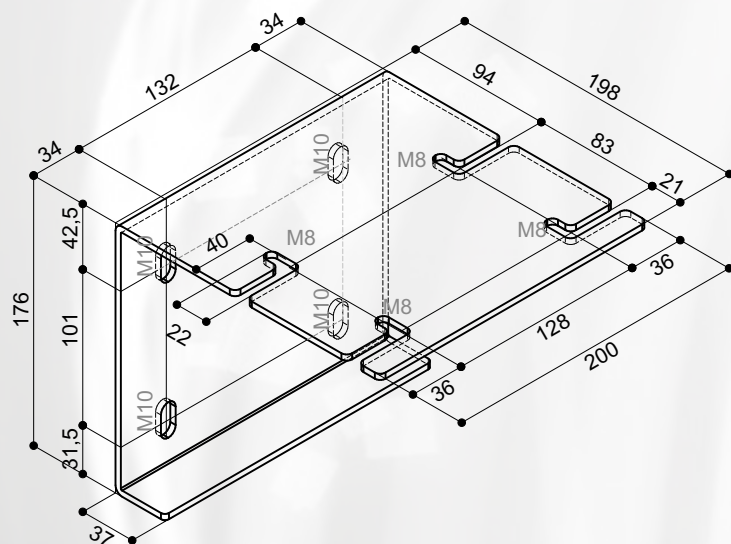

WALL MOUNTING BRACKETS FOR MAJOR PRO-C

In order to mount to the wall the Major Pro-C cabinet you will need special wall mounting brackets that are **OPTIONAL** and therefore they have to be ordered **separately** to the screen.

ISOMETRIC VIEW

SIDE VIEW

- Metal wall mounting brackets sprayed with white epoxy powders (RAL 910)

- Number of wall brackets needed:

n.3 for Major Pro-C 500 cm. of width

n.3 for Major Pro-C 600 cm. of width

n.4 for Major Pro-C 700 cm. of width

EUROSCREEN S.r.l.

Via Stiria, 45/16 - 33100 Udine - Italy

Tel. +39 0432 522755

info@screenint.com

www.screenint.com

Euroscreen S.r.l. has reserved the right to modify its products at anytime without obligation of notice, in order to improve their performances.