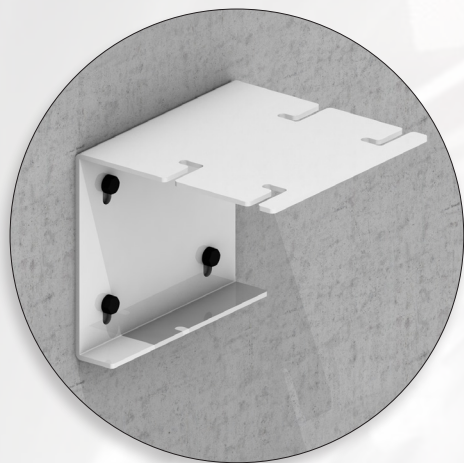

WALL MOUNTING BRACKETS FOR MAJOR PRO-C

In order to mount to the wall the Major Pro-C cabinet you will need special wall mounting brackets that are **OPTIONAL** and therefore they have to be ordered **separately** to the screen.

ISOMETRIC VIEW

SIDE VIEW

- Metal wall mounting brackets sprayed with white epoxy powders (RAL 910)

- Number of wall brackets needed:

n.3 for Major Pro-C 500 cm. of width

n.3 for Major Pro-C 600 cm. of width