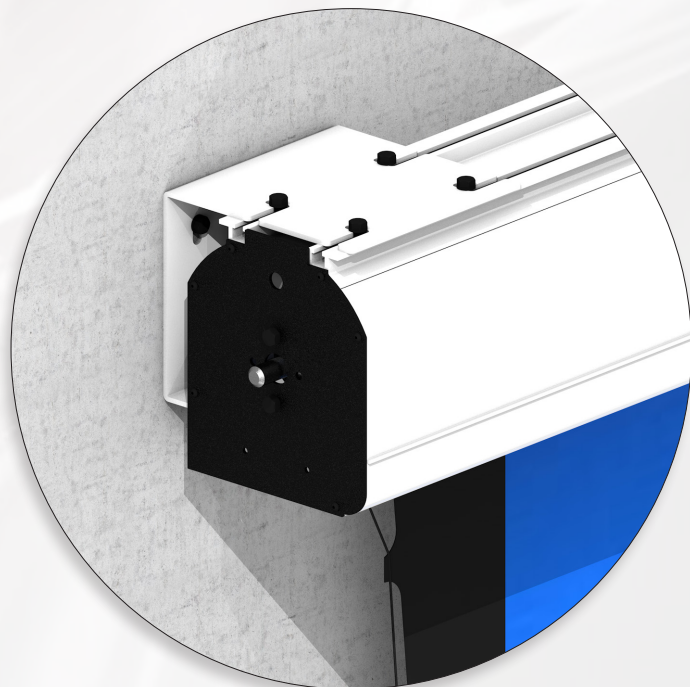

WALL MOUNTING BRACKETS FOR MAJOR PRO-C

In order to mount to the wall the Major Pro-C cabinet you will need special wall mounting brackets that are **OPTIONAL** and therefore they have to be ordered **separately** to the screen.

ISOMETRIC VIEW

SIDE VIEW

- Metal wall mounting brackets sprayed with white epoxy powders (RAL 910)

- Number of wall brackets needed:

n.3 for Major Pro-C 500 cm. of width

n.3 for Major Pro-C 600 cm. of width